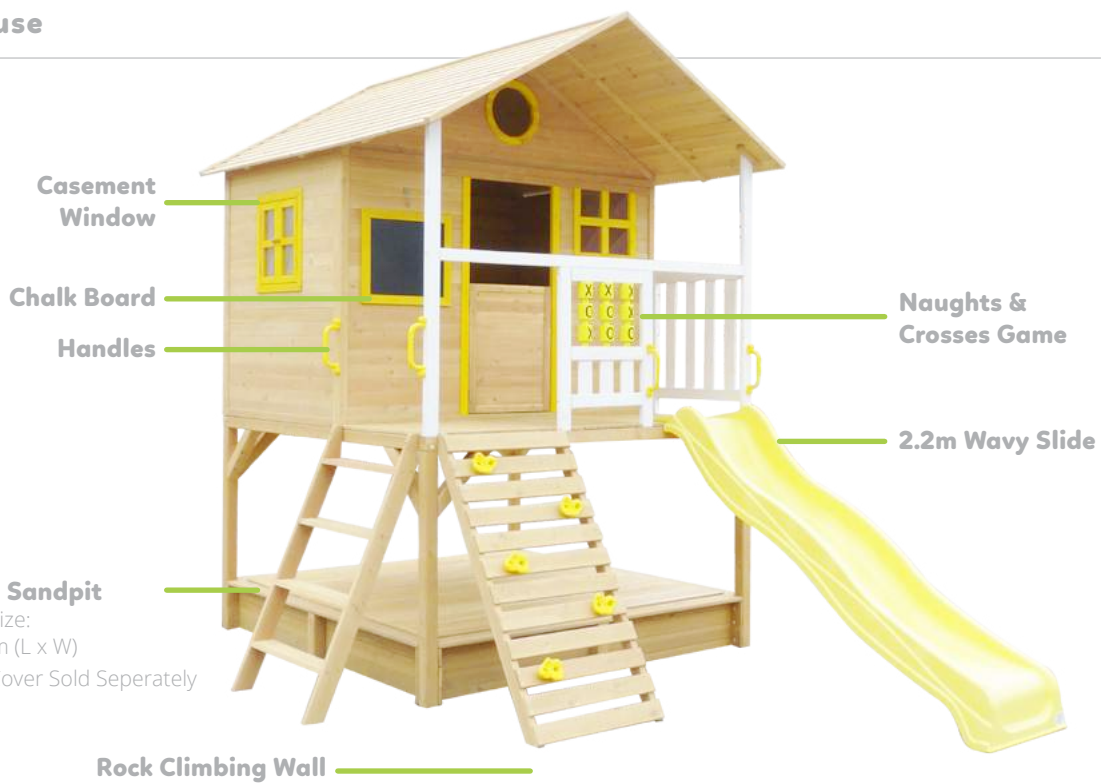

### PEWARRIGAL-SET

- Wavy 2.2m Slide
- Built-in Large Square Sandpit 1.9 x 1.8m (L x W)
- Includes Blackboard & Tic/Tac/Toe Game
- Climbing Rock
- Plastic Windows
- Assembled Size: 2.58 x 2.72 x 2.91m (L x W x H)

### In-Built Sandpit

Sandpit Size:  
1.9 x 1.8m (L x W)  
Sandpit Cover Sold Separately

\*Balls not included