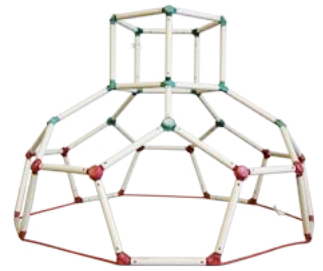

## Lil' Monkey Everest Climb & Slide

PEEVEREST

- For outdoor or indoor uses
- Assembled Size: 1.2 x 1.5 x 1.2m (L x W x H)

## Lil' Monkey Olympus Climb & Slide

PEOLYMPUS

- For outdoor or indoor uses
- Assembled Size: 1.2 x 1.5 x 0.8m (L x W x H)