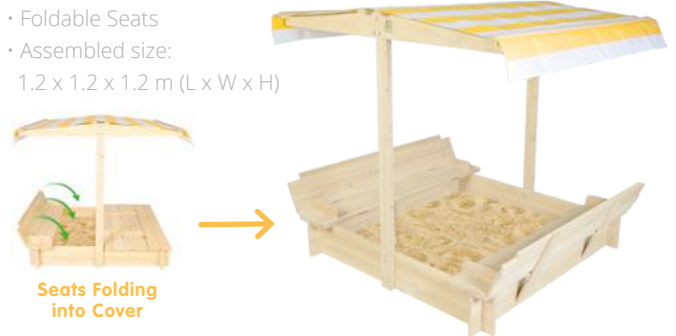

Skipper Sandpit with Canopy

SANDPITSKIPPER-OR

- Foldable Seats
- Assembled size: 1.2 x 1.2 x 1.2 m (L x W x H)