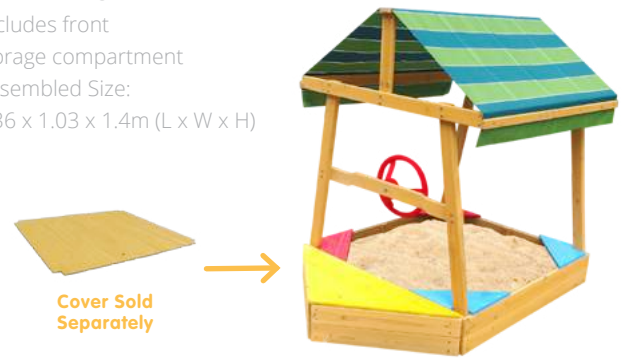

Explorer Sandpit

SANDPITEXPLORER

- Includes front storage compartment
- Assembled Size: 1.36 x 1.03 x 1.4m (L x W x H)