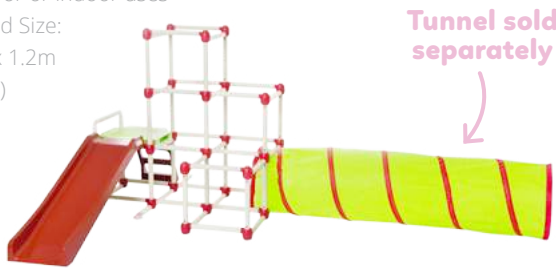

## Lil' Monkey Everest Climb & Slide

PEEVEREST

- For outdoor or indoor uses
- Assembled Size: 1.2 x 1.5 x 1.2m (L x W x H)